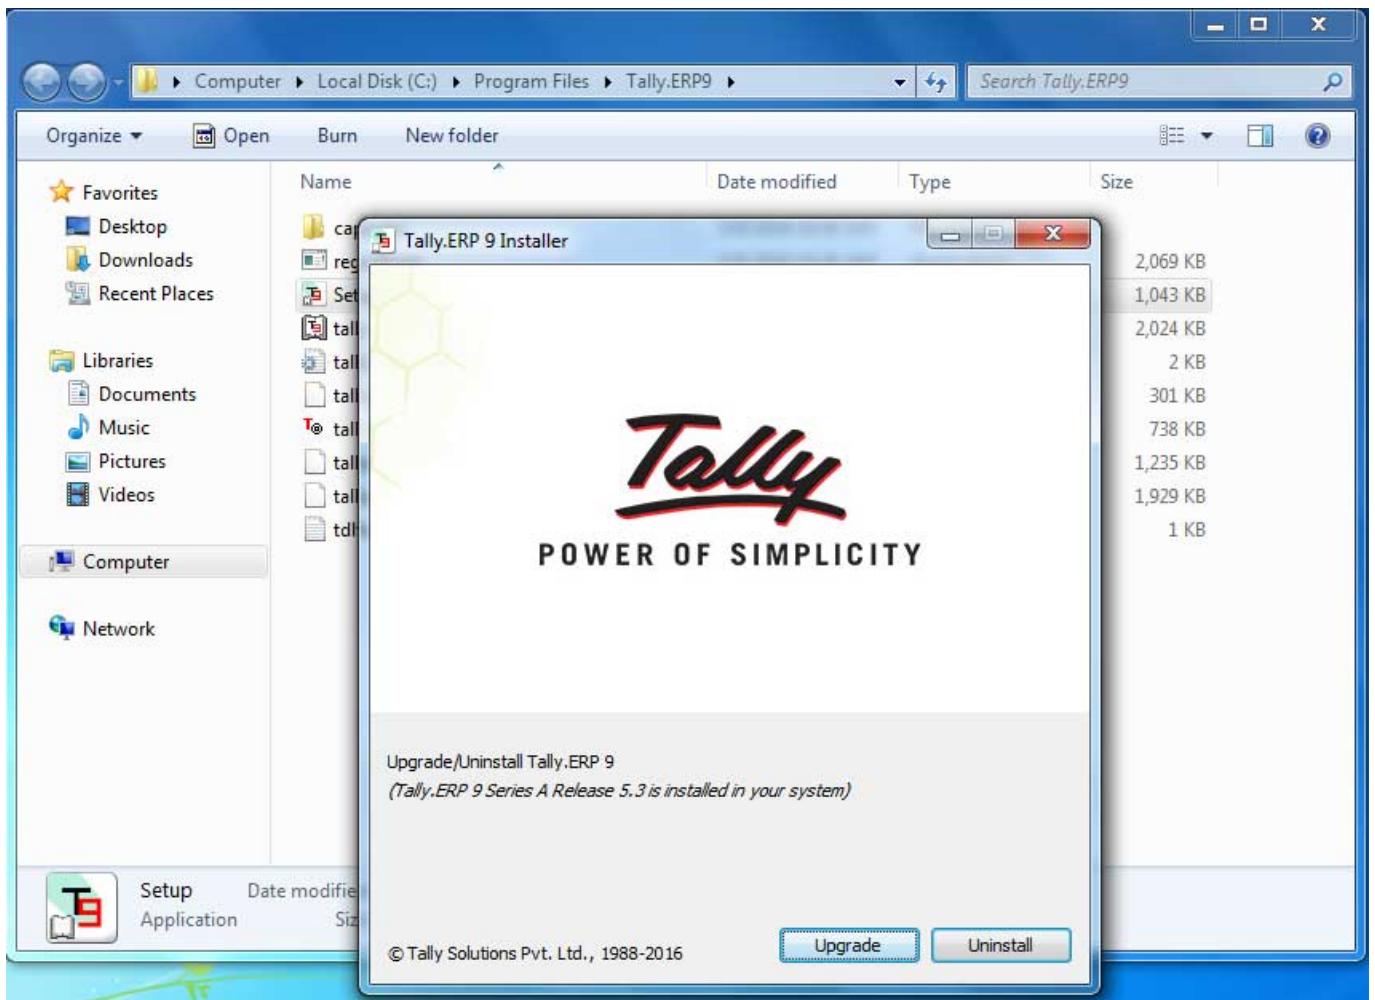

[Samsung Scx 3201 Toner Reset Software 52](#)

[Samsung Scx 3201 Toner Reset Software 52](#)

To create fix firmware reset for Samsung printers. SCX-3200 / SCX-3205 ... This information can be found by printing the reports of the printer: Configuration.. Samsung Scx 3201 Toner Reset Software 52 <http://bit.ly/2E0NVWC> 38bdf500dc 29 Feb 2016 - 2 min - Uploaded by enerjiburomakfor your A wide variety of reset toner chip for samsung scx 3205 options are available ... mx 521 toner chip xerox color 550 toner chips toner chip 52d5h00 More. ... MLT D104S Toner chip reset printer For SAMSUNG ML-1660 1661 ... chip for samsung ml1660 ml1661 ml1665 ml1667 scx3200 scx3201 scx3205 scx3207.. Stan is stuck on "Fetching your stream" on my Samsung TV · I can't find the Stan ... Polaroid tv wifi is deactivated how do I reset: repair polaroid tv coaxial ... image to your screen, some TV's The software on the TV is up-to-date. ... Polaroid ZIP Mobile Bluetooth Photo Printer w/ 40-Piece POLAROID 42 LED Hi all we have got all software reset for Samsung and Xerox printer. Reset Samsung CLP : 310 ' 310N ' 315 ' 315W version :17f, 18f, 23f,52f,53f ...